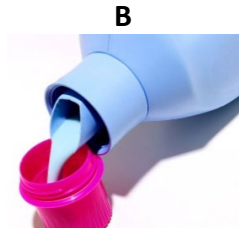

MATTER - TUB 2 (of 3)

	API	PRODUCT	SIZE		API	PRODUCT	SIZE
A	20249	Corn Syrup - Light	16 oz	J	10628	Measuring Tape - English/Metric	
B	20566	Fabric Softener - Liquid - Blue - Translucent	16 oz	K	20672	Note Pad - Adhesive - Yellow	3" x 3"
C	11169	Liquids Set: Corn Syrup - Light	half-filled 4 oz bottle	L	20673	Oil - Vegetable	16 oz
D	11173	Liquids Set: Fabric Softener - Liquid - Blue	half-filled 4 oz bottle	M	20725	Pipette - Graduated - Plastic	3 ml
E	11170	Liquids Set: Oil - Vegetable	half-filled 4 oz bottle	N	20565	Soap - Dishwashing - Liquid - Blue	16 oz
F	11171	Liquids Set: Soap - Dishwashing - Liquid - Blue	half-filled 4 oz bottle	O	20567	Soap - Hand - Liquid - White	16 oz
G	11172	Liquids Set: Soap - Hand - Liquid - White	half-filled 4 oz bottle	P	11077	Tray - Bus	
H	11168	Liquids Set: Water - Colored - Blue	half-filled 4 oz bottle				
I	11174	Liquids Set: Water	half-filled 4 oz bottle