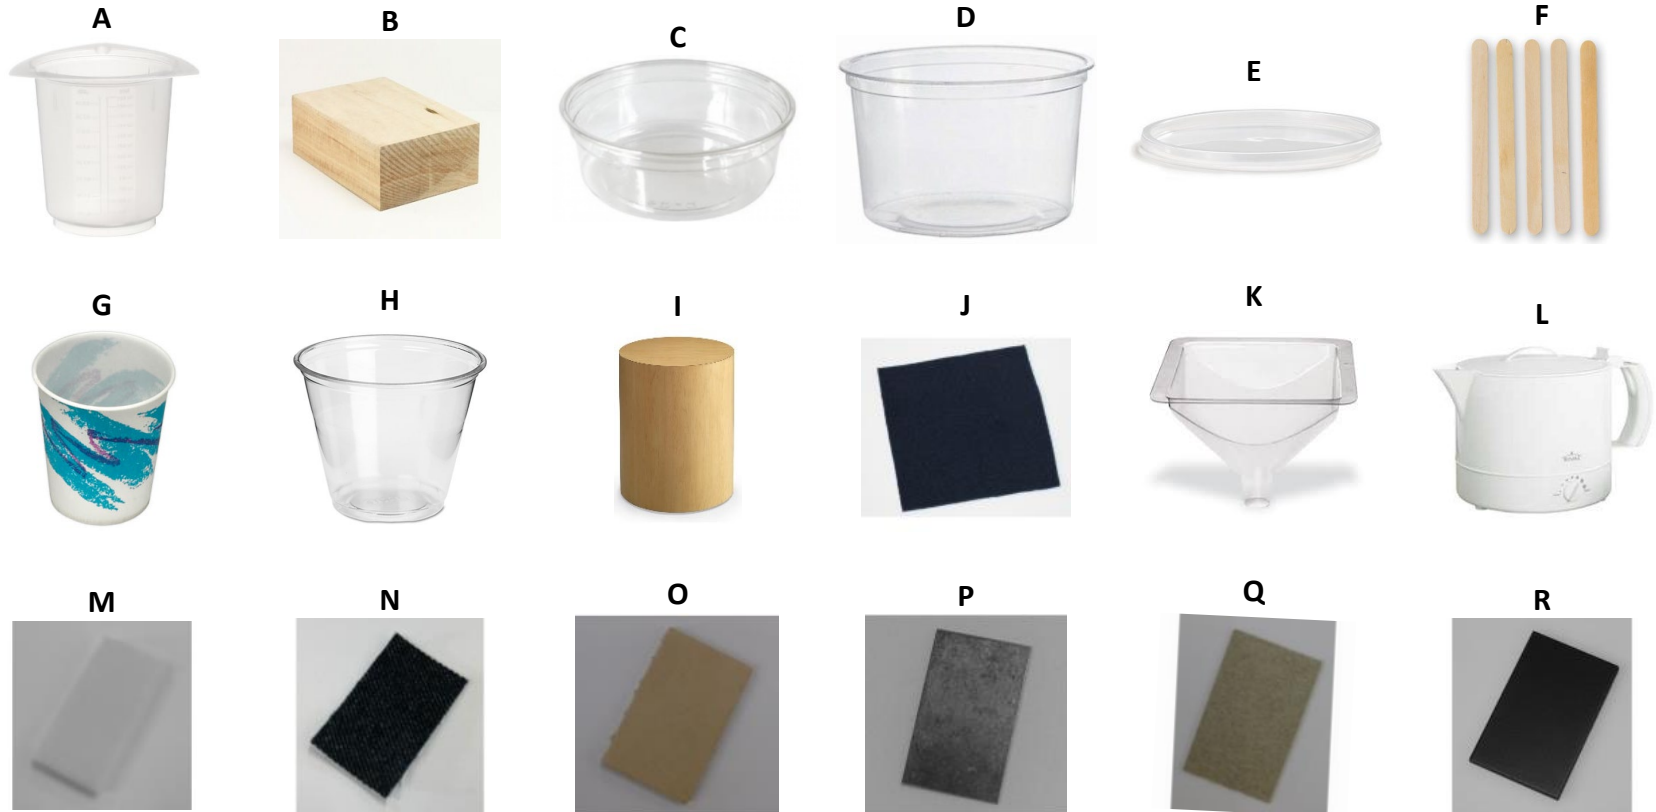

MATTER - TUB 3 (of 3)

	API	PRODUCT	SIZE		API	PRODUCT	SIZE
A	10096	Beaker - Tri-Pour - Plastic	50 ml	J	20377	Fabric - Knit (any color)	4" x 4"
B	10115	Block - Wood	2" x 3" x 3½"	K	11569	Funnel - Square - Plastic - Clear	4" x 4"
C	20231	Container - Deli - Plastic	8 oz	L	10463	Hot Pot	32 oz
D	20229	Container - Deli - Plastic - Clear	16 oz	M	11877	Rectangle: Ceramic Piece	1¼" x 2"
E	20550	Container Lid - Deli - Plastic (fits 8oz-16oz-32oz container)		N	11878	Rectangle: Fabric Piece	1¼" x 2"
F	20259	Craft Stick	standard	O	11879	Rectangle: Leather Piece	1¼" x 2"
G	20277	Cup - Paper	5 oz (150 ml)	P	11880	Rectangle: Metal Piece	1¼" x 2"
H	20298	Cup - Souffle - Plastic	9 oz (250 ml)	Q	11881	Rectangle: Paper Piece	1¼" x 2"
I	10309	Cylinder - Wood	1" x 1½"	R	11882	Rectangle: Plastic Piece	1¼" x 2"