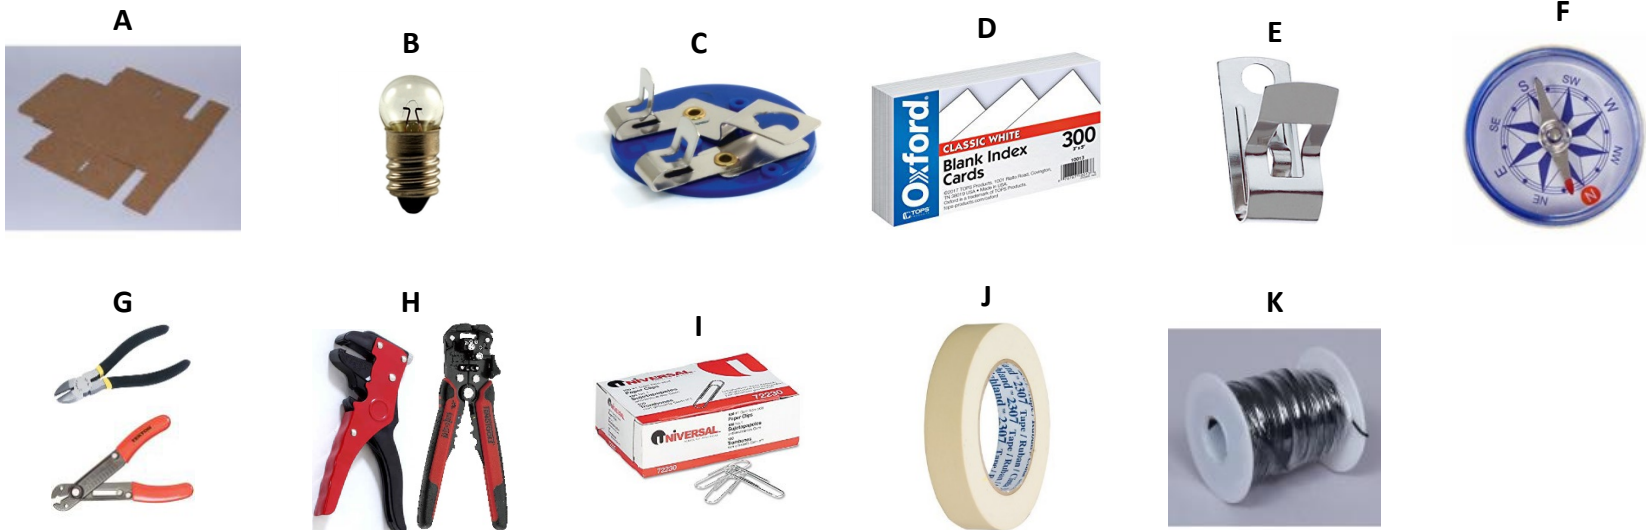

ENERGY & WAVES - TUB 1 (of 2)

	API	PRODUCT	SIZE		API	PRODUCT	SIZE
A	21183	Bag-O-Stuff 1: Chalk	1"	J	21179	Bag-O-Stuff 1: Screen - Aluminum	
B	21181	Bag-O-Stuff 1: Fastener - Brass		K	21184	Bag-O-Stuff 1: Screen - Fiberglass	
C	21185	Bag-O-Stuff 1: Golf Tee		L	21182	Bag-O-Stuff 1: Screw - Brass	
D	21186	Bag-O-Stuff 1: Marble	5/8"	M	21189	Bag-O-Stuff 1: Straw - Jumbo	
E	21178	Bag-O-Stuff 1: Nail - Aluminum		N	21180	Bag-O-Stuff 1: Wire - Aluminum	
F	21190	Bag-O-Stuff 1: Nail - Wire		O	21190	Bag-O-Stuff 1: Wire - Copper - Bare	
G	21187	Bag-O-Stuff 1: Paper Clip		P	20086	Battery	D
H	21192	Bag-O-Stuff 1: Pencil Stub - Wood		Q	10091	Battery Holder - Metal	D-Cell
I	21188	Bag-O-Stuff 1: Pipe Cleaner		R	11910	Book: Student Reader - "Energy Works"	

ENERGY & WAVES - TUB 1 (of 2)

	API	PRODUCT	SIZE		API	PRODUCT	SIZE
A	20154	Box - Cardboard	7" x 4" x 2"	J	21026	Tape - Masking	¾"
B	20162	Bulb - Mini - #48	2 volt, .06 amp	K	21152	Wire - Hook-Up - Coated - #22	100' (full roll)
C	10166	Bulb Holder	6 volt				
D	20471	Cards - Index - Unruled (pack of 100)	3" x 5"				
E	20381	Clip - Fahnestock					
F	10217	Compass - Magnetic					
G	11156	Cutter - Wire					
H	11157	Cutter/Stripper - Wire					
I	20691	Paper Clips - #1	pack of 100				

ENERGY & WAVES - TUB 2 (of 2)

	API	PRODUCT	SIZE
A	20940	Spoon - Plastic	
B	20970	Straw - Jumbo - Wrapped	7½"
C	20969	Straw - Super Jumbo	
D	20975	String - Super Twine	200'
E	21031	Tape - Transparent	¾"
F	11054	Thermometer - Alcohol - Celsius	