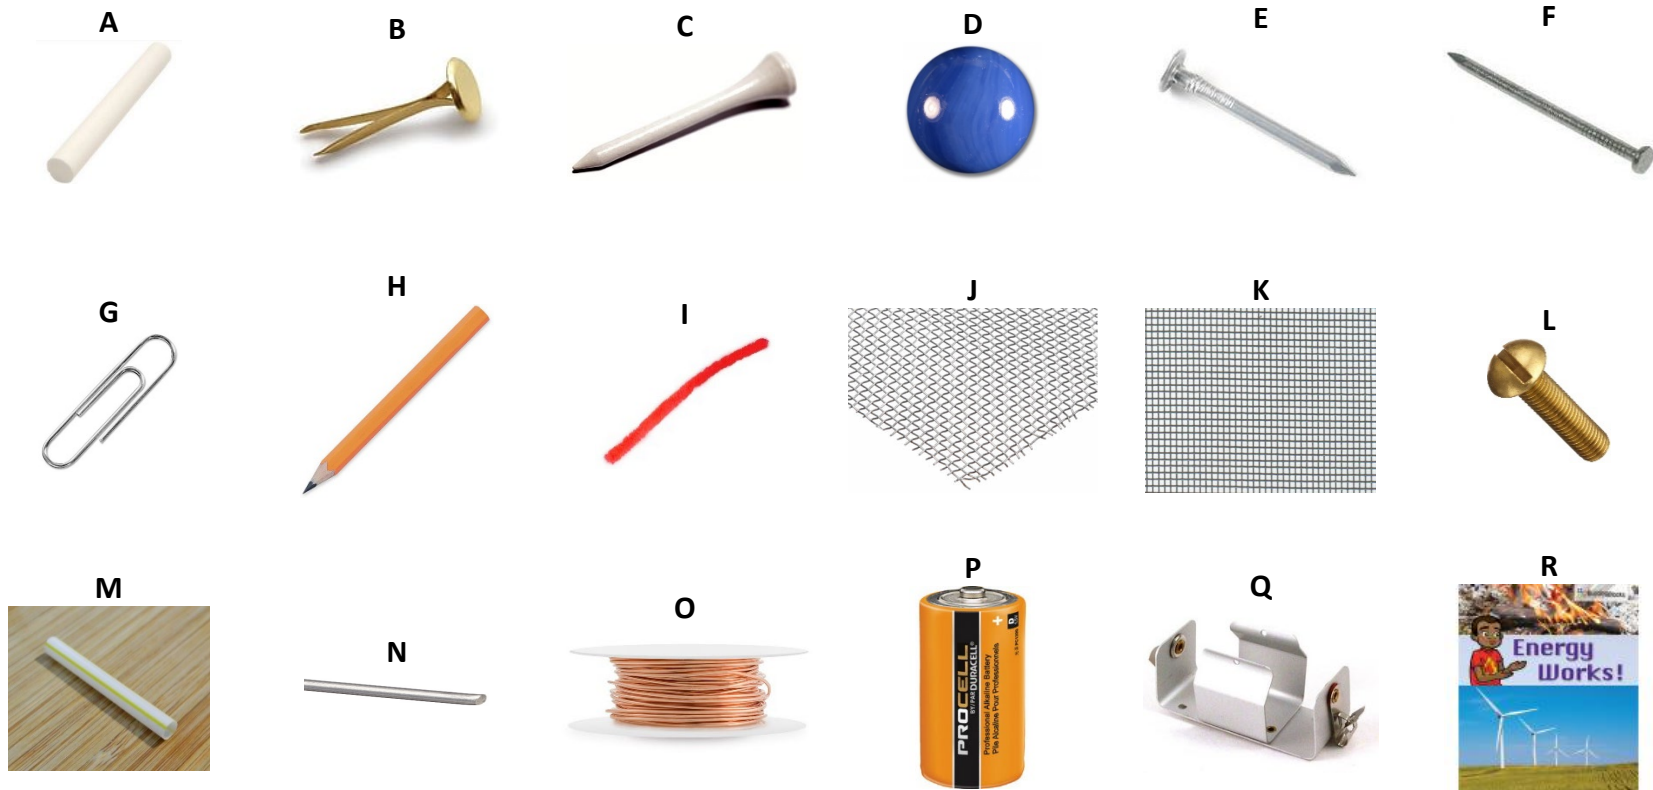

ENERGY & WAVES - TUB 1 (of 2)

	API	PRODUCT	SIZE		API	PRODUCT	SIZE
A	21183	Bag-O-Stuff 1: Chalk	1"	J	21179	Bag-O-Stuff 1: Screen - Aluminum	
B	21181	Bag-O-Stuff 1: Fastener - Brass		K	21184	Bag-O-Stuff 1: Screen - Fiberglass	
C	21185	Bag-O-Stuff 1: Golf Tee		L	21182	Bag-O-Stuff 1: Screw - Brass	
D	21186	Bag-O-Stuff 1: Marble	5/8"	M	21189	Bag-O-Stuff 1: Straw - Jumbo	
E	21178	Bag-O-Stuff 1: Nail - Aluminum		N	21180	Bag-O-Stuff 1: Wire - Aluminum	
F	21190	Bag-O-Stuff 1: Nail - Wire		O	21190	Bag-O-Stuff 1: Wire - Copper - Bare	
G	21187	Bag-O-Stuff 1: Paper Clip		P	20086	Battery	D
H	21192	Bag-O-Stuff 1: Pencil Stub - Wood		Q	10091	Battery Holder - Metal	D-Cell
I	21188	Bag-O-Stuff 1: Pipe Cleaner		R	11910	Book: Student Reader - "Energy Works"	

ENERGY & WAVES - TUB 1 (of 2)

	API	PRODUCT	SIZE		API	PRODUCT	SIZE
A	20154	Box - Cardboard	7" x 4" x 2"	J	21026	Tape - Masking	¾"
B	20162	Bulb - Mini - #48	2 volt, .06 amp	K	21152	Wire - Hook-Up - Coated - #22	100' (full roll)
C	10166	Bulb Holder	6 volt				
D	20471	Cards - Index - Unruled (pack of 100)	3" x 5"				
E	20381	Clip - Fahnestock					
F	10217	Compass - Magnetic					
G	11156	Cutter - Wire					
H	11157	Cutter/Stripper - Wire					
I	20691	Paper Clips - #1	pack of 100				

ENERGY & WAVES - TUB 2 (of 2)

	API	PRODUCT	SIZE
A	20940	Spoon - Plastic	
B	20970	Straw - Jumbo - Wrapped	7½"
C	20969	Straw - Super Jumbo	
D	20975	String - Super Twine	200'
E	21031	Tape - Transparent	¾"
F	11054	Thermometer - Alcohol - Celsius	