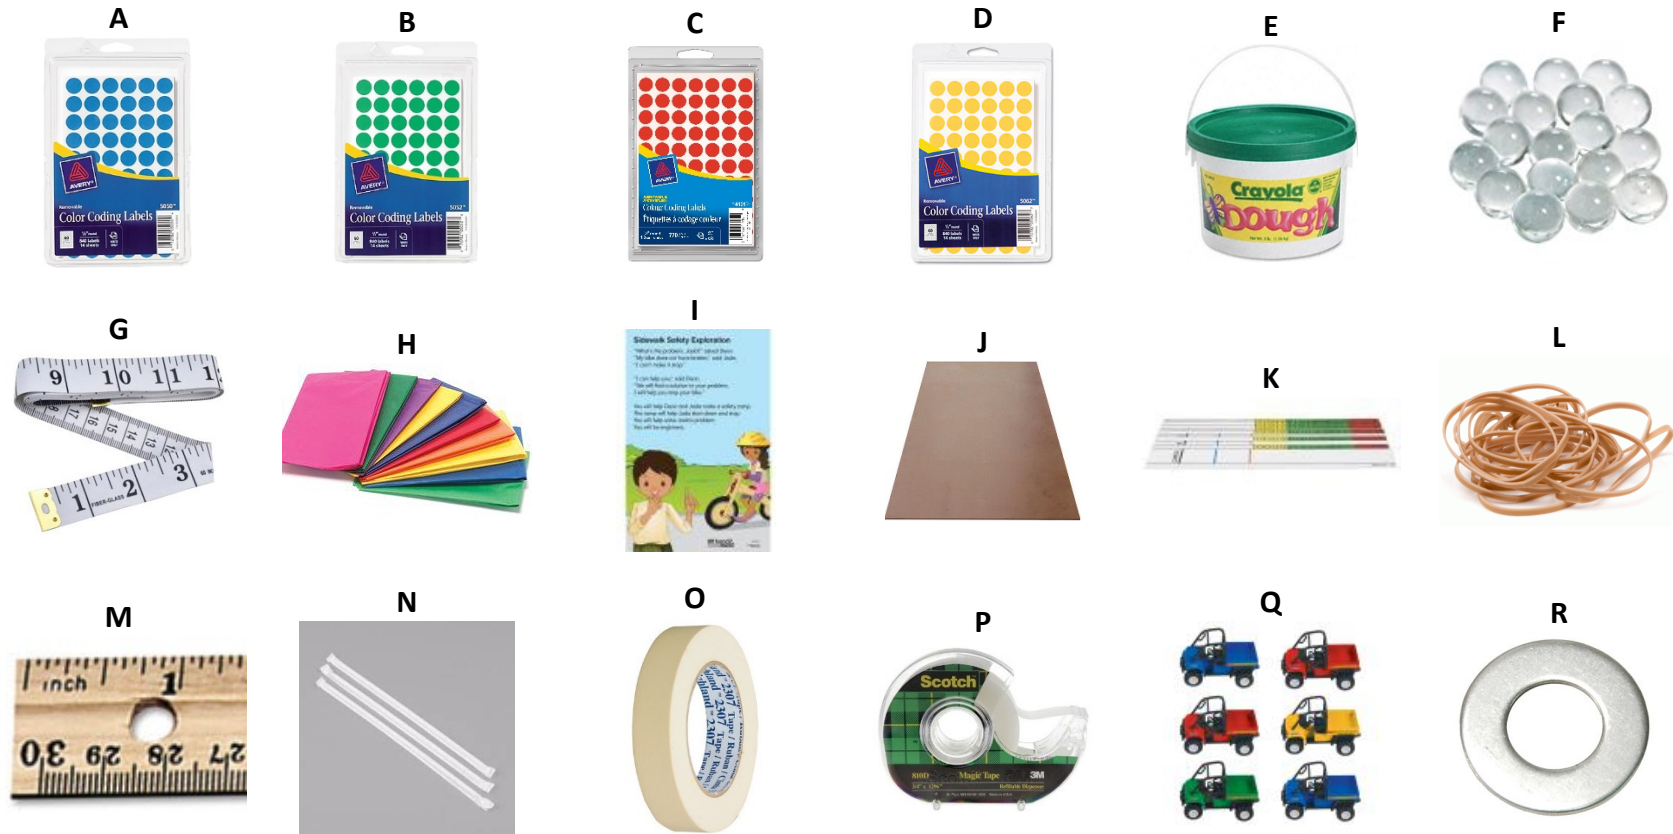

PUSH & PULL - TUB 1 (of 1)

	API	PRODUCT	SIZE		API	PRODUCT	SIZE
A	20011	Aluminum Foil	12" x 75' roll	K	10070	Ball - Rubber (baseball)	2¾"
B	20027	Bag - Paper - Brown	lunch	L	10071	Ball - Tennis	
C	10053	Balance - Plastic (rocker scale)			20072	Ball - Tennis - Disposable	marked
D	10061	Ball - Beach	16"	M	10073	Ball - Whiffle	junior size
E	10062	Ball - High Bounce (labeled)	1" (27 mm)	N	10074	Ball - Wood	¾"
F	10063	Ball - Ping Pong		O	11767	Block - Support - Dry Erase	
G	10065	Ball - Polystyrene	1"	P	11762	Card Set - Activity - "Sidewalk Safety"	set of 5 cards
H	10066	Ball - Polystyrene	3"	Q	11764	Cube - Foam - Colored - ManipuLite	1"
I	10068	Ball - Rubber (labeled)	1½"	R	20281	Cup - Plastic	10 oz
J	10069	Ball - Rubber (labeled)	2½"				

PUSH & PULL - TUB 1 (of 1)

	API	PRODUCT	SIZE		API	PRODUCT	SIZE
A	20325	Dot - Adhesive - Blue	½"	J	10809	Ramp - Masonite	⅛" x 10" x 20"
B	21421	Dot - Adhesive - Green	½"	K	11766	Ramp - Pull-Back	6" x 35"
C	21420	Dot - Adhesive - Red	½"	L	20834	Rubber Band	#32
D	21422	Dot - Adhesive - Yellow	½"	M	10838	Ruler - Wood (with center groove)	12"
E	20263	Dough - Green	3 lb	N	20970	Straw - Jumbo - Wrapped	7½"
F	10595	Marble - Large	1"	O	21026	Tape - Masking	¾"
G	10628	Measuring Tape - English/Metric		P	21031	Tape - Transparent	¾"
H	20687	Paper - Tissue - Colored (pack of 50 sheets)	9" x 12"	Q	11765	Truck - Toy - Pull-Back	4"
I	11763	Poster: "Sidewalk Safety" (double sided)		R	11131	Washer - Steel	1½" OD x 9/16" ID