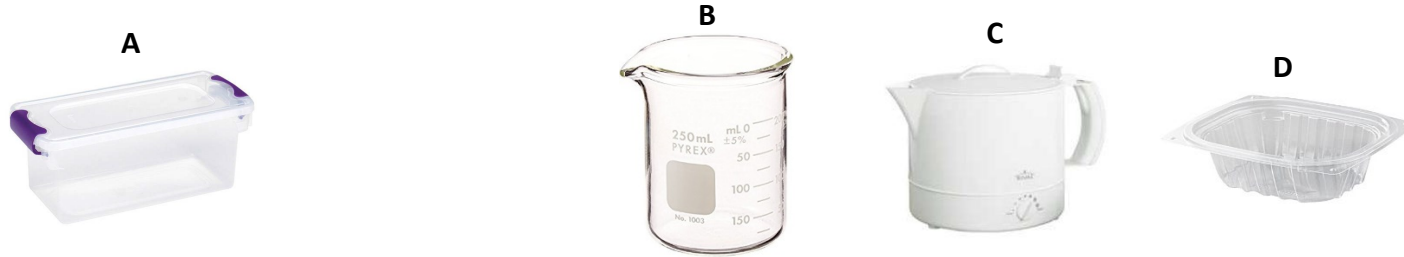

PLATE TECTONICS - TUB 1 (of 14)

	API	PRODUCT	SIZE
A	20086	Battery	D
B	10100	Beaker - Pyrex	500 ml or 600 ml
C	10101	Beaker Clamp	250 ml
D	11627	Book: Student Guide - "Plate Tectonics"	11627
E	10398	Flashlight	D-Cell
F	20833	Rubber Band	#16
G	10839	Ruler - Plastic	12"
H	11057	Timer - Student	
I	10155	Tote Tray - Plastic - Clear (without hole & with lid)	12 quart (16"x11"x6")

PLATE TECTONICS - TUB 2 (of 14)

	API	PRODUCT	SIZE		API	PRODUCT	SIZE
A	20032	Bag - Plastic - Resealable	gallon (approx 10" x 12")	J	20965	Straw - Flexible - Wrapped	
B	11627	Book: Student Guide - "Plate Tectonics"		K	21026	Tape - Masking	¾"
C	10142	Bottle - Dropper - Plastic	1 oz	L	10155	Tote Tray - Plastic - Clear (without hole & with lid)	12 quart (16"x11"x6")
D	20175	Candle - Tea					
E	20325	Dot - Adhesive - Blue	½"				
F	21420	Dot - Adhesive - Red	½"				
G	10557	Lighter - Grill - Butane					
H	21532	Marker - Wet Erase - Blue					
I	20955	Stirrer - Coffee - Wood					

PLATE TECTONICS - TUBS 3 & 4 (of 14)

	API	PRODUCT	SIZE
A	11065	Tote Tray - Plastic - Clear (with 2 holes & with lid)	12 quart (16"x11"x6")
B	10098	Beaker - Pyrex	250 ml
C	10463	Hot Pot	32 oz
D	20404	Pan - Fluted - Plastic - Clear	7 $\frac{7}{8}$ " x 6 $\frac{1}{4}$ " x 2 $\frac{3}{4}$ " (20x16x7 cm)

PLATE TECTONICS - TUB 5 (of 14)

	API	PRODUCT	SIZE
A	20011	Aluminum Foil	12" x 75' roll
B	20289	Cup - Plastic	4½ oz
C	20293	Cup - Plastic - Clear	1¼ oz
D	20544	Cup Lid - Plastic	4½ oz
E	20543	Cup Lid - Plastic - Clear	1¼ oz
F	10483	Jar - Plastic	4 oz (120 ml)
	11532	Jar Lid - Screw Top - Plastic	4 oz
G	20847	Sand - All Purpose (shipped in separate box)	50 lb
H	20908	Soil - Humus	gallon