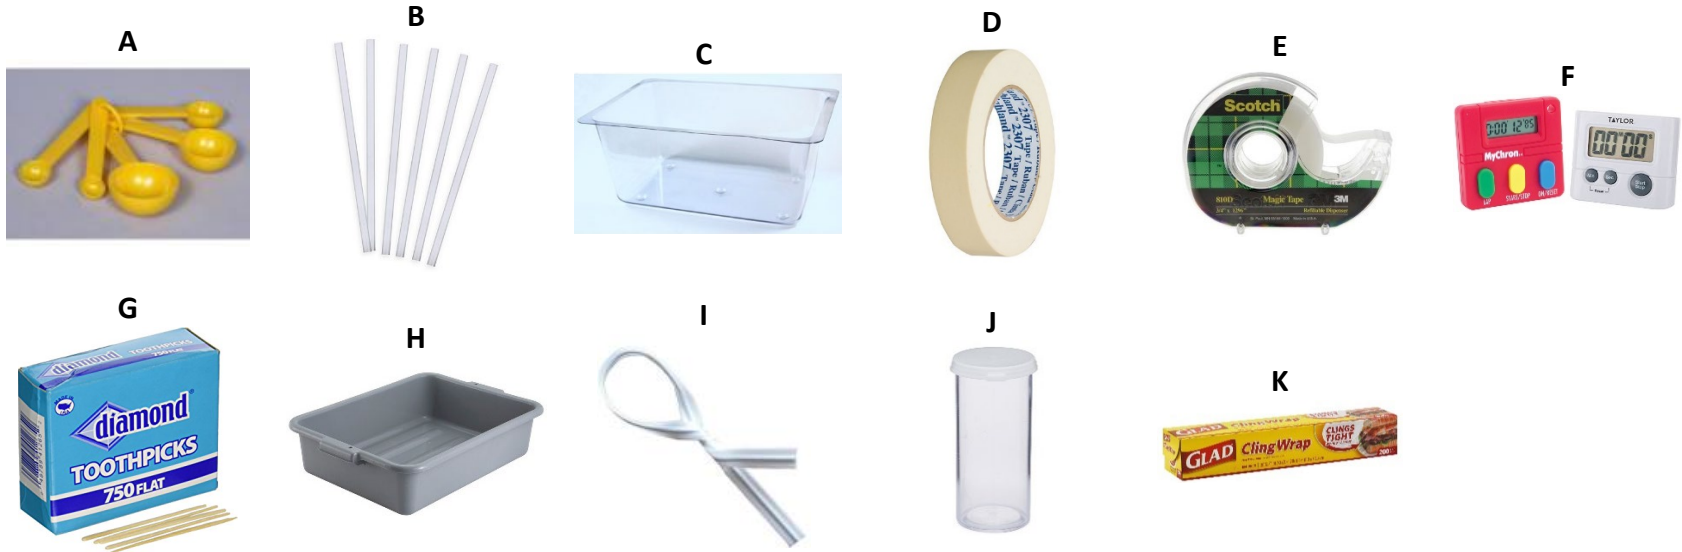

HEREDITY & DIVERSITY - TUB 1 (of 3)

	API	PRODUCT	SIZE		API	PRODUCT	SIZE
A	20032	Bag - Plastic - Resealable	gallon (approx 10" x 12")	J	21593	Living Material Order Form: "Heredity & Diversity"	
B	20033	Bag - Plastic - Resealable	quart (6" x 9")	K	10628	Measuring Tape - English/Metric	
C	11814	Book: Student Guide - "Structures of Life"		L	20669	Note Pad - Adhesive	2" x 3"
D	11709	Card Set - Habitat Organisms	set of 64 cards	M	21574	Nutrient Powder	.67 oz
E	20550	Container Lid - Deli - Plastic (fits 8oz-16oz-32oz container)		N	21171	Pipe Cleaner - Green	12"
F	20252	Cotton Balls	pack of 100	O	11718	Plant Holder - Hydroponic	
G	10456	Hand Lens		P	20833	Rubber Band	#16
H	10461	Hole Punch		Q	20835	Rubber Band	#64
I	20514	Knife - Plastic		R	20940	Spoon - Plastic	

HEREDITY & DIVERSITY - TUB 1 (of 3)

	API	PRODUCT	SIZE		API	PRODUCT	SIZE
A	10939	Spoons - Measuring - Metric (set of 5)	1 ml - 2 ml - 5 ml - 15 ml - 25 ml	J	11109	Vial - Plastic - Clear (with lid)	12 dram
B	20967	Straw - Jumbo - Clear	7½"	K	20743	Wrap - Plastic - Clear	standard
C	11018	Tank - Flex - Plastic - Clear	1½ gallon				
D	21026	Tape - Masking	¾"				
E	21031	Tape - Transparent	¾"				
F	11057	Timer - Student					
G	21062	Toothpicks - Flat	pack of 750				
H	11077	Tray - Bus					
I	21098	Twist Tie - Plastic (bag tie)	5"				

HEREDITY & DIVERSITY - TUB 2 (of 3)

	API	PRODUCT	SIZE		API	PRODUCT	SIZE
A	10053	Balance - Plastic (rocker scale)		J	20972	String - Cotton	100'
B	10082	Basin	2 gallon (8 liter)	K	21024	Tape - Duct	2"
C	11814	Book: Student Guide - "Structures of Life"					
D	20231	Container - Deli - Plastic	8 oz				
E	20229	Container - Deli - Plastic - Clear	16 oz				
F	20298	Cup - Souffle - Plastic	9 oz (250 ml)				
G	20444	Glue - White	8 oz				
H	21256	Glue Stick					
I	11749	Sprouting Kit (3 Trays - 1 Bowl - 1 Lid - 3 Spacers)					