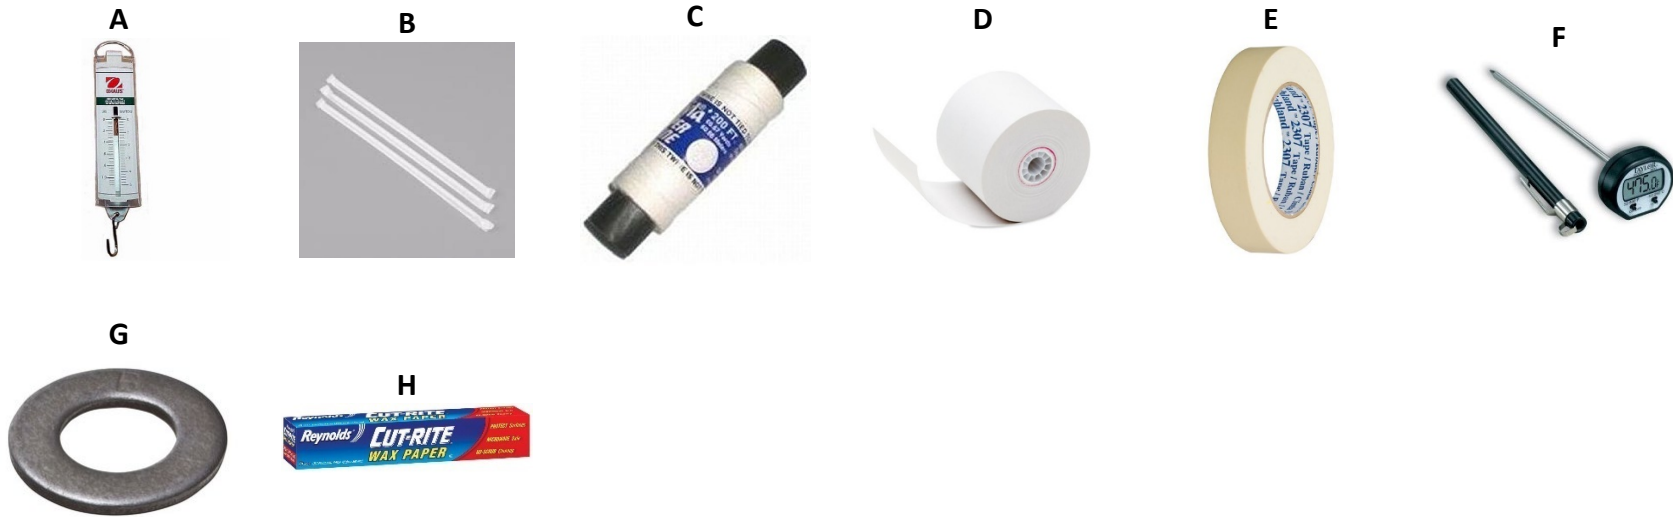

## FORCES & MOTION - TUB 1 (of 5)

	API	PRODUCT	SIZE		API	PRODUCT	SIZE
A	10125	Bolt - Flat (with nuts)	3/16"	J	10654	Mousetrap	
B	11618	Book: Student Guide - "Forces & Motion"		K	20692	Paper Clips - Jumbo	pack of 100
C	20258	Craft Stick - Jumbo		L	10705	Pegboard Lever	
D	20321	Dot - Adhesive - Blue	3/4"	M	20963	Pin - Straight - Round	1 1/2"
E	20329	Dot - Adhesive - Red	3/4"	N	20834	Rubber Band	#32
F	20351	Electrical Tie (for mousetrap activity)	11"	O	10839	Ruler - Plastic	12"
G	20564	Line - Nylon - Braided - Black - 12 lb Test	60 yds	P	20853	Sand Paper - Coarse (60 grit)	9" x 11"
H	10587	Magnet - Bar - Flexible (with hole)	3/4" x 1"	Q	20854	Sand Paper - Fine (150 grit)	9" x 11"
I	11620	Magnet - Bar - Steel - Plain		R	10942	Scale - Spring - 10 N	0-10 newtons

## FORCES & MOTION - TUB 1 (of 5)

	API	PRODUCT	SIZE
A	10943	Scale - Spring - 2.5 N	0-2.5 newtons
B	20970	Straw - Jumbo - Wrapped	7½"
C	20975	String - Super Twine	200'
D	21023	Tape - Adding Machine - White	1¾" x 100' roll
E	21026	Tape - Masking	¾"
F	11049	Thermometer - Digital (with battery)	
G	11133	Washer - Steel	⅞"
H	21146	Wax Paper	75'

## FORCES & MOTION - TUB 3 (of 5)

	API	PRODUCT	SIZE		API	PRODUCT	SIZE
A	10502	K'Nex - Connector - Gray or Purple - C6		J	10510	K'Nex - Rod - Green - R1	
B	10500	K'Nex - Connector - Green - C5		K	10511	K'Nex - Rod - Red - R6	
C	10503	K'Nex - Connector - Red - C4		L	10512	K'Nex - Rod - White - R2	
D	10504	K'Nex - Connector - Tan - C2		M	10513	K'Nex - Rod - Yellow - R4	
E	10505	K'Nex - Connector - White - C9		N	10492	K'Nex - Tire - Black - T1	small
F	10506	K'Nex - Connector - Yellow - C10		O	11586	K'Nex - Tire - Black - T3	jumbo
G	10507	K'Nex - Rod - Blue - R3		P	10494	K'Nex - Track - Orange	~11'-5" (3.5 m)
H	10508	K'Nex - Rod - Gold - R5		Q	10496	K'Nex - Wheel - Gray - W1	small
I	10509	K'Nex - Rod - Gray - R7		R	10495	K'Nex - Wheel - Gray - W2	large