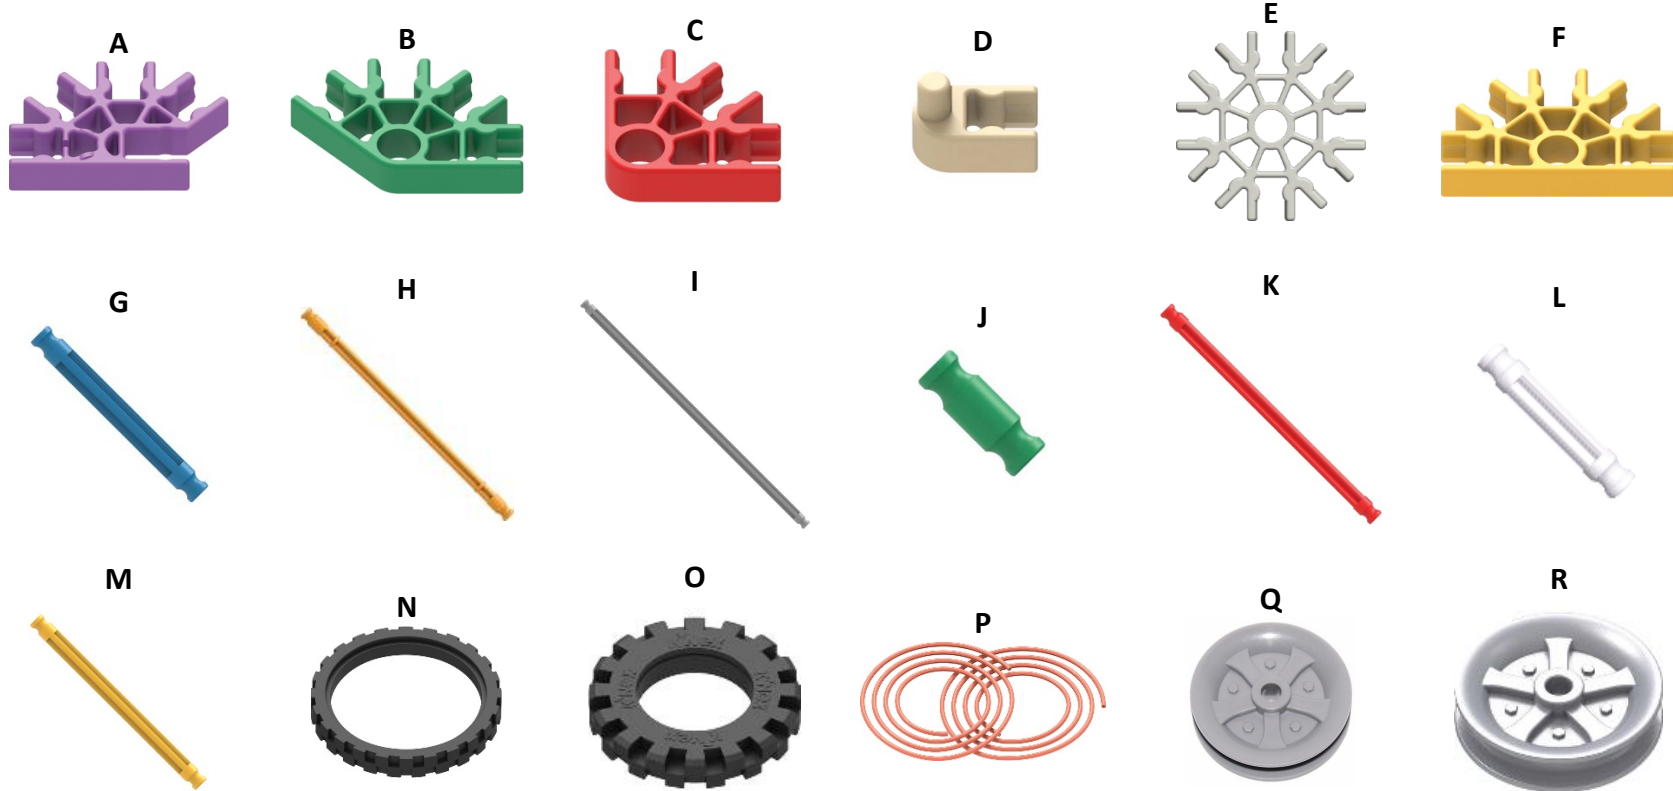

## FORCES & MOTION - TUB 2 (of 5)

	API	PRODUCT	SIZE		API	PRODUCT	SIZE
A	10060	Balance - Digital		J	11685	Power Source - Digital Balance	
B	11617	Ball - Steel	1"	K	11621	Stand Base (with pole)	
C	20084	Battery	AA	L	11057	Timer - Student	
D	11618	Book: Student Guide - "Forces & Motion"		M	11129	Washer - Flat	#10
E	11619	Clamp Holder - V-Jaw - Small		N	21152	Wire - Hook-Up - Coated - #22	100' (full roll)
F	10217	Compass - Magnetic					
G	20281	Cup - Plastic	10 oz				
H	11156	Cutter - Wire					
I	10382	Fan - Battery Powered					

## FORCES & MOTION - TUB 3 (of 5)

	API	PRODUCT	SIZE		API	PRODUCT	SIZE
A	10502	K'Nex - Connector - Gray or Purple - C6		J	10510	K'Nex - Rod - Green - R1	
B	10500	K'Nex - Connector - Green - C5		K	10511	K'Nex - Rod - Red - R6	
C	10503	K'Nex - Connector - Red - C4		L	10512	K'Nex - Rod - White - R2	
D	10504	K'Nex - Connector - Tan - C2		M	10513	K'Nex - Rod - Yellow - R4	
E	10505	K'Nex - Connector - White - C9		N	10492	K'Nex - Tire - Black - T1	small
F	10506	K'Nex - Connector - Yellow - C10		O	11586	K'Nex - Tire - Black - T3	jumbo
G	10507	K'Nex - Rod - Blue - R3		P	10494	K'Nex - Track - Orange	~11'-5" (3.5 m)
H	10508	K'Nex - Rod - Gold - R5		Q	10496	K'Nex - Wheel - Gray - W1	small
I	10509	K'Nex - Rod - Gray - R7		R	10495	K'Nex - Wheel - Gray - W2	large