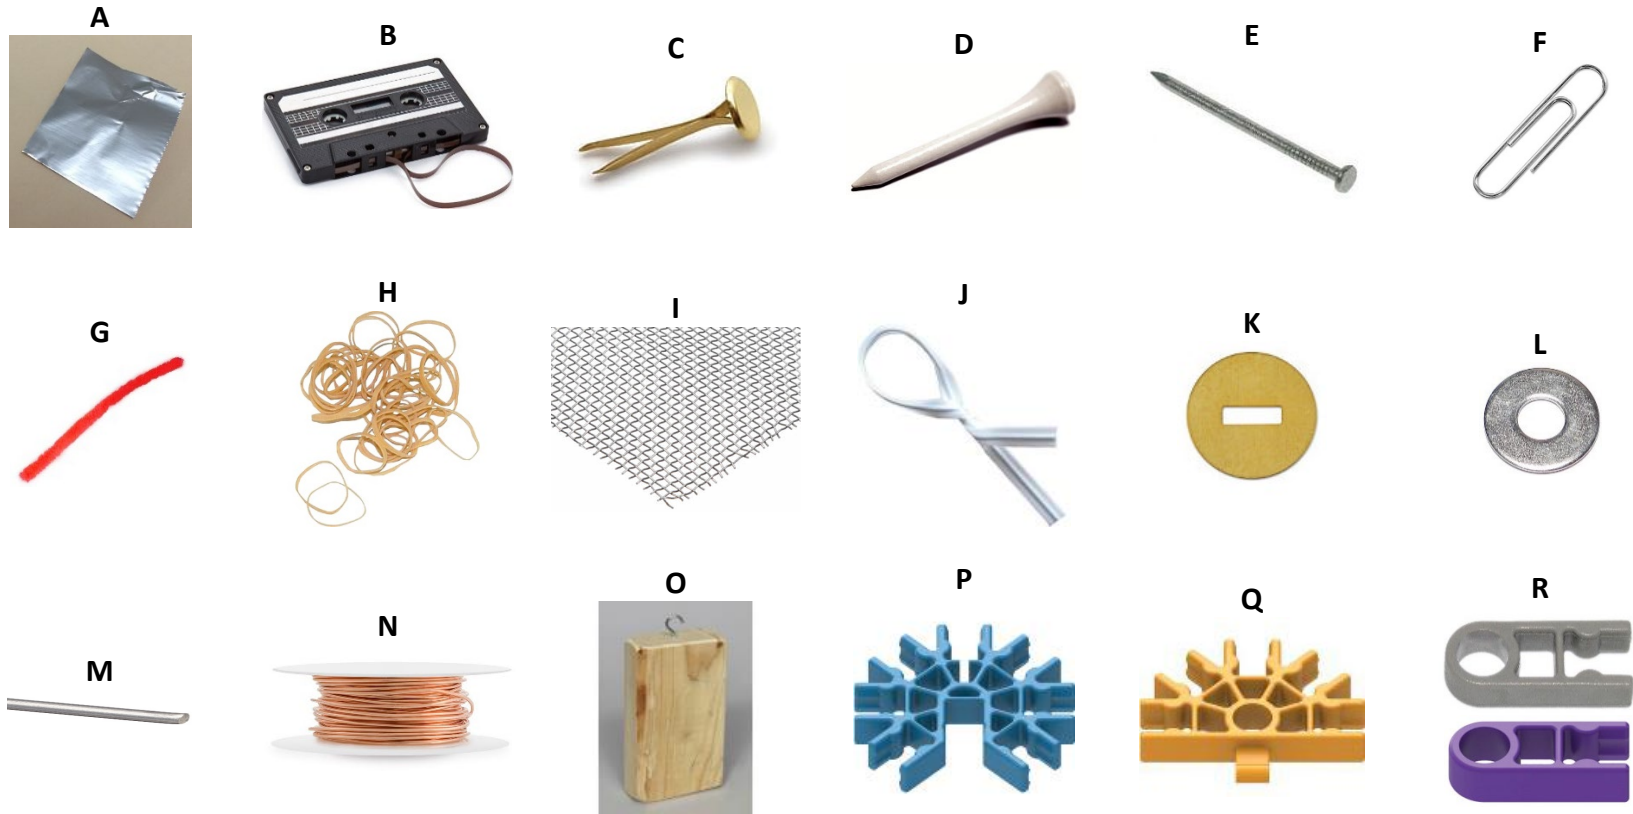

FORCES & MOTION - TUB 3 (of 5)

	API	PRODUCT	SIZE		API	PRODUCT	SIZE
A	21474	Bag-O-Stuff 2: Aluminum Foil Piece	1" x 1"	J	21497	Bag-O-Stuff 2: Twist Tie - Plastic	5"
B	21477	Bag-O-Stuff 2: Cassette Tape (recording tape)	1" piece	K	21476	Bag-O-Stuff 2: Washer - Brass	
C	21491	Bag-O-Stuff 2: Fastener - Brass		L	11659	Bag-O-Stuff 2: Washer - Flat	#10
D	21492	Bag-O-Stuff 2: Golf Tee		M	21490	Bag-O-Stuff 2: Wire - Aluminum	
E	21496	Bag-O-Stuff 2: Nail - Wire		N	21495	Bag-O-Stuff 2: Wire - Copper - Bare	
F	21493	Bag-O-Stuff 2: Paper Clip		O	10117	Block - Wood (with screw hook)	1½" x 3½" x 6"
G	21494	Bag-O-Stuff 2: Pipe Cleaner		P	10497	K'Nex - Connector - Blue - C7	
H	21478	Bag-O-Stuff 2: Rubber Band - Small	#14	Q	10498	K'Nex - Connector - Gold - C8	
I	21475	Bag-O-Stuff 2: Screen - Aluminum		R	10499	K'Nex - Connector - Gray or Purple - C1