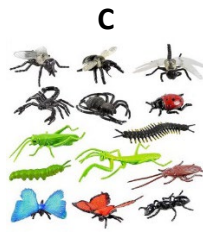

PLANTS & ANIMALS - TUB 2 (of 2)

	API	PRODUCT	SIZE		API	PRODUCT	SIZE
A	11893	Bag-O-Animals	set of 12	J	20909	Soil – Potting	gallon (approx 4 lb)
B	11895	Bag-O-Fruit & Vegetables	set of 8	K	11018	Tank - Flex - Plastic - Clear	1½ gallon
C	11696	Bag-O-Insects	set of 12		11022	Tank Lid - Flex - Plastic - Clear	1½ gallon
D	11894	Bag-O-Non-Living Variety	set of 25	L	21124	Vinegar - White	16 oz
E	11699	Bag-O-Trees	set of 10				
F	20229	Container - Deli - Plastic - Clear	16 oz				
G	20298	Cup - Souffle - Plastic	9 oz (250 ml)				
H	20263	Dough - Green	3 lb				
I	20452	Gravel - Aquarium	5 lb