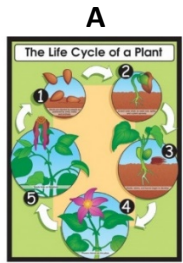

PLANTS & ANIMALS - TUB 1 (of 2)

	API	PRODUCT	SIZE		API	PRODUCT	SIZE
A	20032	Bag - Plastic - Resealable	10" x 12"	J	11532	Jar Lid - Screw Top - Plastic	4 oz
B	20033	Bag - Plastic - Resealable	6" x 9"	K	21612	Living Material Order Form: "Plants & Animals"	
C	11807	Big Book: "Exploring Plants & Animals"		L	11213	Measuring Cup - Plastic	1 cup (8 oz)
D	10109	Binder Clip	medium	M	10022	Net - Dip - Aquarium	2"
E	11760	Card Set - Vocabulary - Plants & Animals	set of 10 cards	N	10678	Pail - Plastic (with handle)	gallon
F	21488	Cards - Index - Unruled (pack of 100)	5" x 8"	O	20698	Paper Towel - Heavy Weight (replaces sponge)	
G	21662	Fence - Mesh - Plastic	4" x 8"	P	11693	Photo Card Set - "Living & Non-Living" (set of 20)	8½" x 11"
H	20393	Fish Food Flakes	1 oz	Q	20790	Pin - Push	
I	10456	Hand Lens		R	21572	Plate - Plastic - White	10¼"
J	10483	Jar - Plastic	4 oz (120 mL)				

PLANTS & ANIMALS - TUB 1 (of 2)

	API	PRODUCT	SIZE		API	PRODUCT	SIZE
A	11738	Poster: "Plant Life Cycle"		J	20940	Spoon - Plastic	
B	21644	Rubber Band	#117B	K	21026	Tape - Masking	¾"
C	20848	Sand - All Purpose	5 lb	L	11753	Tray - Cafeteria	
D	20872	Seed - Alfalfa	4 oz	M	21139	Water Conditioner - Dechlorinator	3 oz
E	20879	Seed - Bean - Lima	½ lb	N	11141	Water Mister	
F	20887	Seed - Grass - Rye	4 oz	O	20743	Wrap - Plastic - Clear	standard
G	20880	Seed - Pea - Little Marvel	pack of 60				
H	20890	Seed - Sunflower	pack of 60				
I	21584	Seed - Sunflower Kernels (shelled)	1 oz				