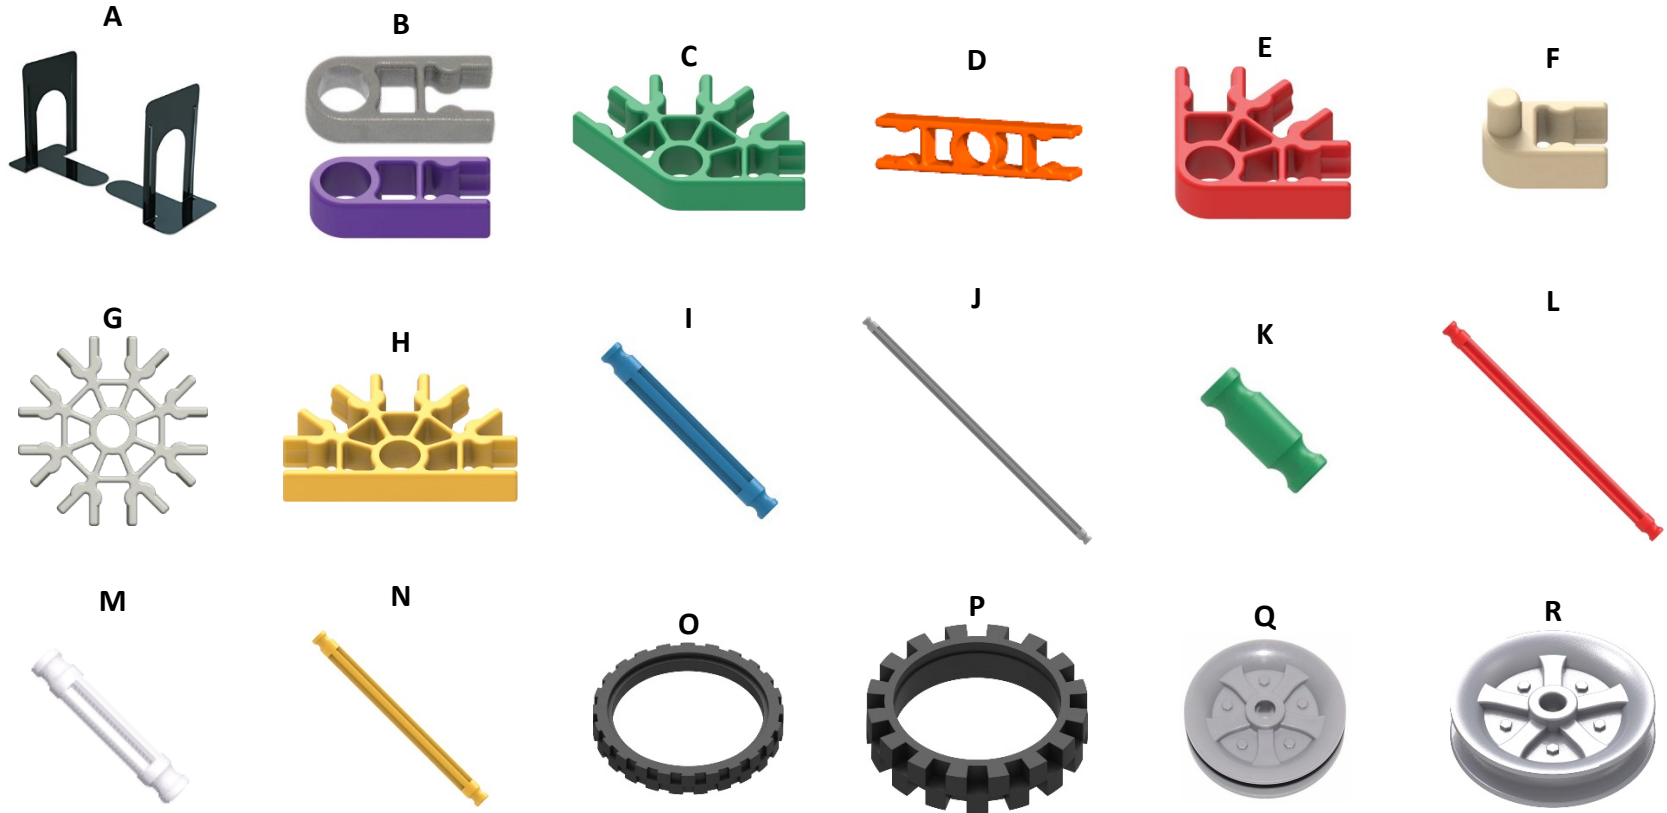

FORCES & INTERACTIONS - TUB 1 (of 3)

	API	PRODUCT	SIZE		API	PRODUCT	SIZE
A	10138	Bookend (with nonslip base)		J	10509	K'Nex - Rod - Gray - R7	
B	10499	K'Nex - Connector - Gray or Purple - C1		K	10510	K'Nex - Rod - Green - R1	
C	10500	K'Nex - Connector - Green - C5		L	10511	K'Nex - Rod - Red - R6	
D	10501	K'Nex - Connector - Orange - C3		M	10512	K'Nex - Rod - White - R2	
E	10503	K'Nex - Connector - Red - C4		N	10513	K'Nex - Rod - Yellow - R4	
F	10504	K'Nex - Connector - Tan - C2		O	10492	K'Nex - Tire - Black - T1	small
G	10505	K'Nex - Connector - White - C9		P	10493	K'Nex - Tire - Black - T2	large
H	10506	K'Nex - Connector - Yellow - C10		Q	10496	K'Nex - Wheel - Gray - W1	small
I	10507	K'Nex - Rod - Blue - R3		R	10495	K'Nex - Wheel - Gray - W2	large

FORCES & INTERACTIONS - TUB 2 (of 3)

	API	PRODUCT	SIZE		API	PRODUCT	SIZE
A	10115	Block - Wood	2" x 3" x 3½"	J	10461	Hole Punch	
B	10984	Book: STC Reader - "Motion & Design"		K	10868	Hook - Screw	
C	10999	Book: Student Guide - "Motion & Design"		L	20564	Line - Nylon - Braided - Black - 12 lb Test	60 yds
D	20203	Chipboard - Fine	8½" x 11"	M	10628	Measuring Tape - English/Metric	
E	20293	Cup - Plastic - Clear	1¼ oz	N	21351	Paper - Graph - ¼" Quadrille	8½" x 11"
F	20321	Dot - Adhesive - Blue	¾"	O	10719	Photograph Set - "Propeller Driven Vehicle"	set of 2 sheets
G	20324	Dot - Adhesive - Green	¾"	P	10729	Propeller - Plastic (fan blade)	6"
H	20329	Dot - Adhesive - Red	¾"	Q	20833	Rubber Band	#16
I	10157	Eyelets - Brass	pack of 25	R	20835	Rubber Band	#64

FORCES & INTERACTIONS - TUB 2 (of 3)

	API	PRODUCT	SIZE
A	10839	Ruler - Plastic	12"
B	21023	Tape - Adding Machine - White	1¾" x 100' roll
C	11035	Template - Circle	
D	11057	Timer - Student	
E	11129	Washer - Flat	#10
F	11134	Washer - Steel	¾"