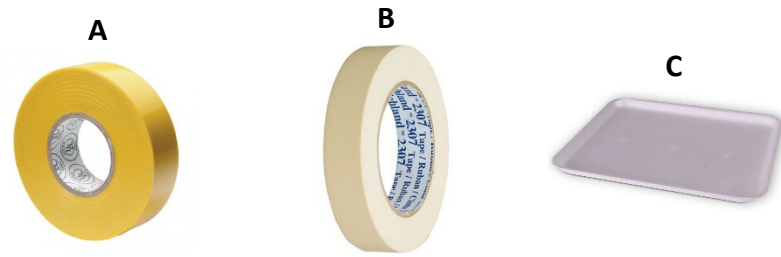

FORCES & INTERACTIONS - TUB 3 (of 3)

	API	PRODUCT	SIZE
A	21627	Tape - Electrical - Yellow	roll
B	21026	Tape - Masking	$\frac{3}{4}$"
C	21642	Tray - Styrofoam	8" x 10"