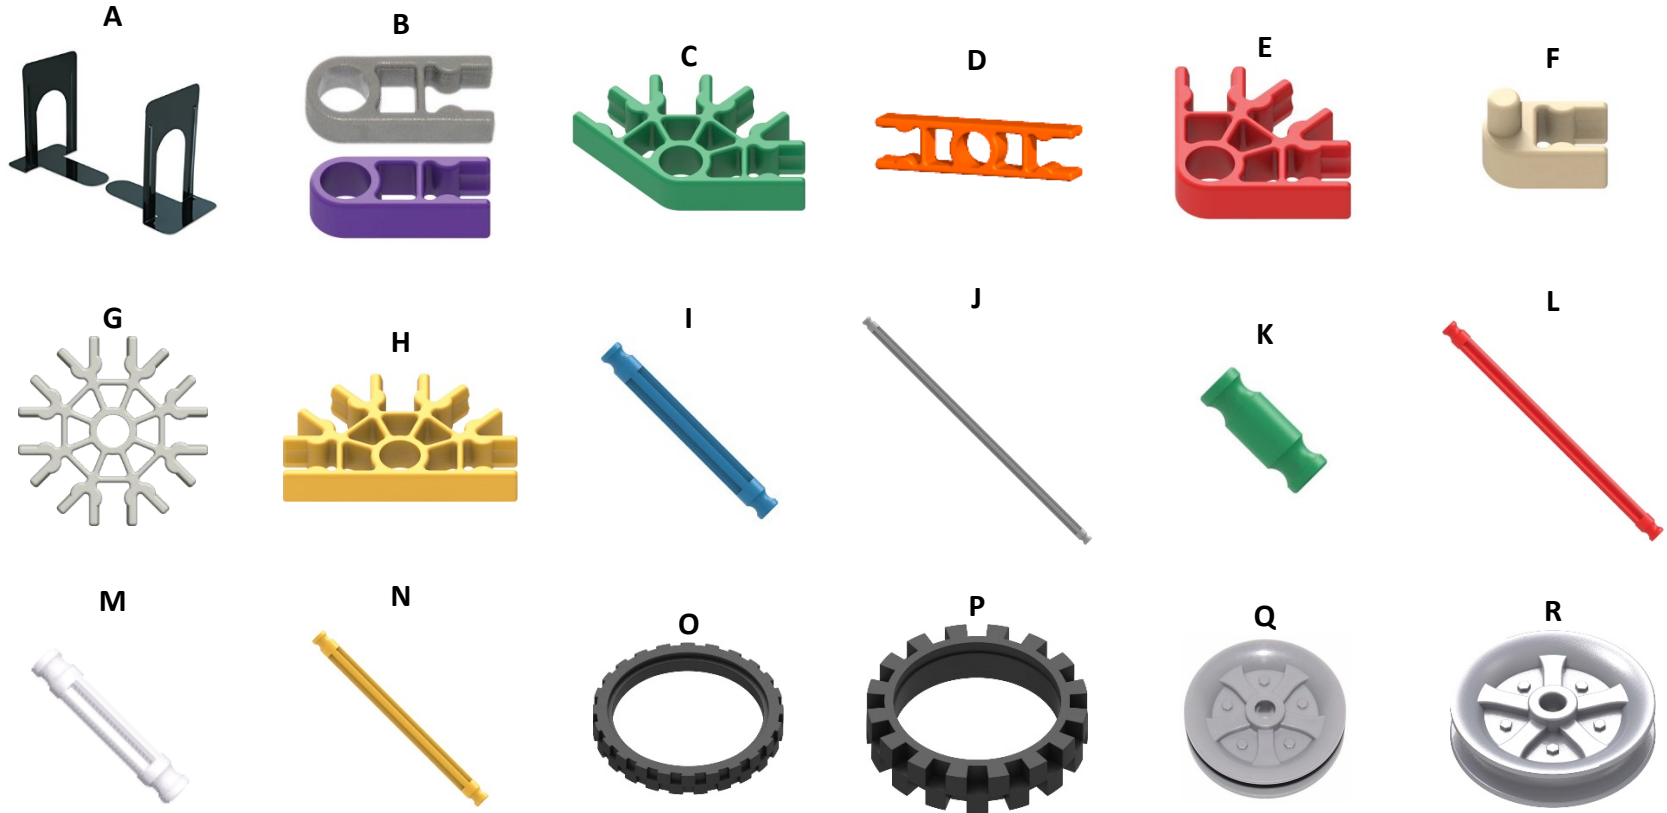

FORCES & INTERACTIONS - TUB 1 (of 3)

	API	PRODUCT	SIZE		API	PRODUCT	SIZE
A	10138	Bookend (with nonslip base)		J	10509	K'Nex - Rod - Gray - R7	
B	10499	K'Nex - Connector - Gray or Purple - C1		K	10510	K'Nex - Rod - Green - R1	
C	10500	K'Nex - Connector - Green - C5		L	10511	K'Nex - Rod - Red - R6	
D	10501	K'Nex - Connector - Orange - C3		M	10512	K'Nex - Rod - White - R2	
E	10503	K'Nex - Connector - Red - C4		N	10513	K'Nex - Rod - Yellow - R4	
F	10504	K'Nex - Connector - Tan - C2		O	10492	K'Nex - Tire - Black - T1	small
G	10505	K'Nex - Connector - White - C9		P	10493	K'Nex - Tire - Black - T2	large
H	10506	K'Nex - Connector - Yellow - C10		Q	10496	K'Nex - Wheel - Gray - W1	small
I	10507	K'Nex - Rod - Blue - R3		R	10495	K'Nex - Wheel - Gray - W2	large

FORCES & INTERACTIONS - TUB 1 (of 3)

	API	PRODUCT	SIZE
A	10678	Pail - Plastic (with handle)	gallon
B	10682	Pail Lid - Plastic	gallon
C	20692	Paper Clips - Jumbo	pack of 100
D	20215	Pencils - Colored - Multicolor	set of 12