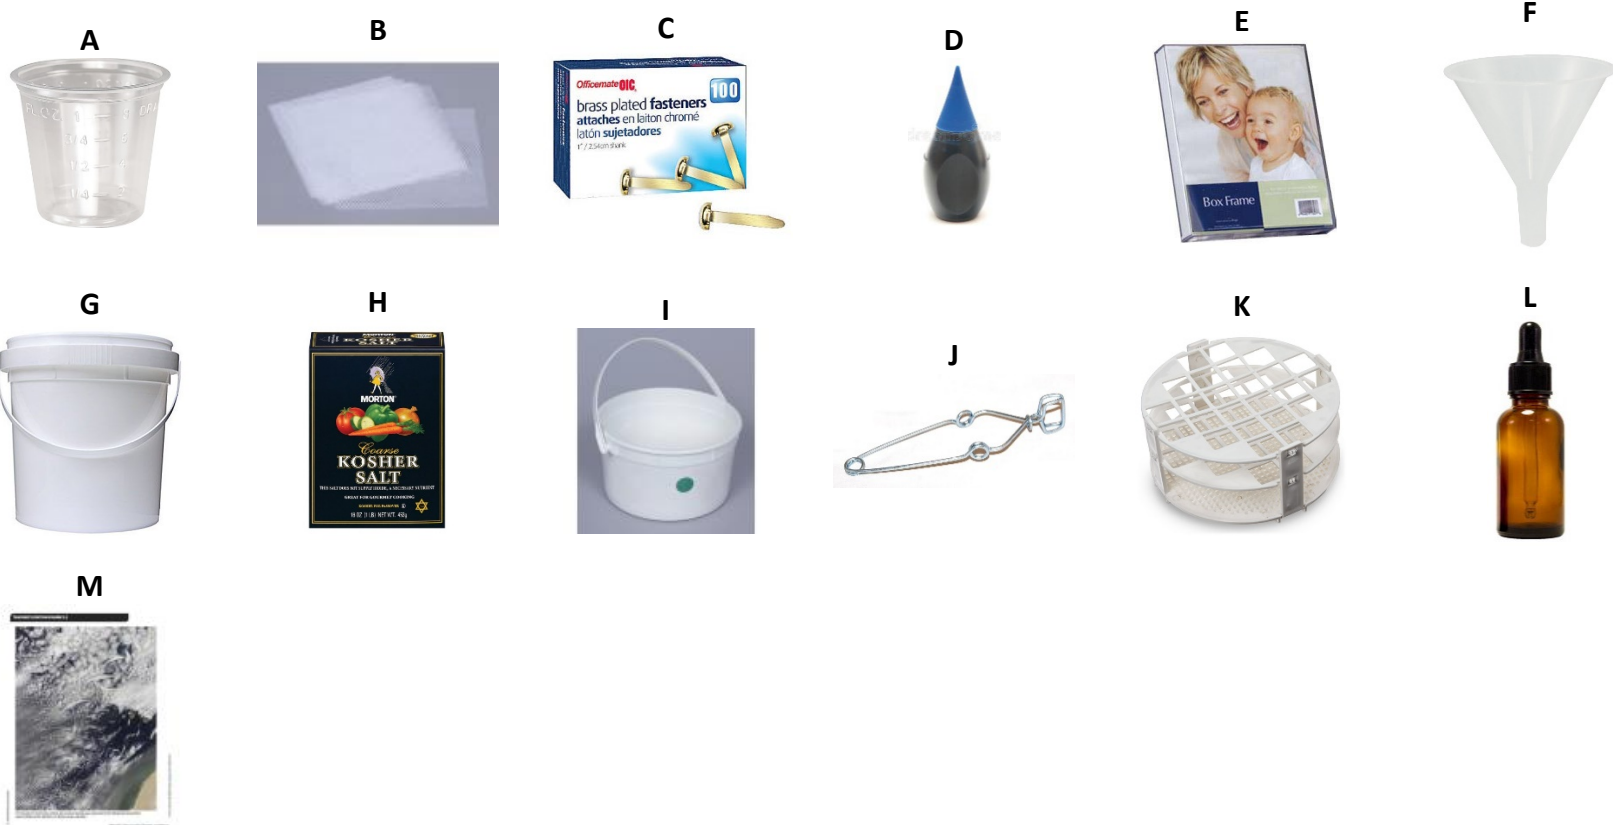

## WEATHER & CLIMATE - 6<sup>th</sup> – TUB 2 (of 6)

	API	PRODUCT	SIZE		API	PRODUCT	SIZE
A	21542	Beads - Multicolor (pack of 480)	6 mm or smaller	J	10472	Globe - Inflatable	12"
B	11678	Book: Student Guide - "Weather & Climate"			10473	Globe - Inflatable	16"
C	20262	Craft Stick - Jumbo (with 5/32" hole in center)		K	10474	Pump - Inflating	
D	21421	Dot - Adhesive - Green	½"	L	10839	Ruler - Plastic	12"
E	21423	Dot - Adhesive - Orange	½"	M	11049	Thermometer - Digital (with battery)	
F	21420	Dot - Adhesive - Red	½"	N	11057	Timer - Student	
G	21422	Dot - Adhesive - Yellow	½"	O	11064	Tornado Tube (plastic connector)	
H	10426	Funnel - Plastic	2¾" (67 mm)	P	10155	Tote Tray - Plastic - Clear (without hole & with lid)	12 quart (16"x11"x6")
I	20434	Glitter - Red					

## WEATHER & CLIMATE - 6<sup>th</sup> – TUB 4 (of 6)

	API	PRODUCT	SIZE
<b>A</b>	10060	Balance - Digital	
<b>B</b>	10138	Bookend (with nonslip base)	
<b>C</b>	11662	Bulb - Halogen - Frosted/Soft White	72 watt
<b>D</b>	11922	Card Set - Carbon Station - Laminated	set of 16 cards
<b>E</b>	20203	Chipboard - Fine	8½" x 11"
<b>F</b>	10522	Lamp - Clamp - Flexible	
<b>G</b>	21324	Newsprint	20 x 30"
<b>H</b>	11685	Power Source - Digital Balance	

## WEATHER & CLIMATE - 6<sup>th</sup> – TUB 6 (of 6)

	API	PRODUCT	SIZE		API	PRODUCT	SIZE
A	20283	Cup - Graduated - Plastic	1 oz	J	11041	Test Tube Clamp	
B	20376	Fabric - Mesh - Coarse	6" x 6"	K	11044	Test Tube Rack - Round - Plastic	
C	20696	Fasteners - Paper (pack of 100)	1"	L	11179	Vial - Amber (with screw top dropper)	
D	20413	Food Coloring - Liquid - Blue	½ oz	M	11684	Weather & Climate Color Images	16 sheets
E	11683	Frame Box - Plastic - Clear	8½" x 11"				
F	10428	Funnel - Plastic - White	5" (123 mm)				
G	10678	Pail - Plastic (with handle)	gallon				
H	20842	Salt - Kosher	1 lb				
I	21016	Talc Powder	16 oz				