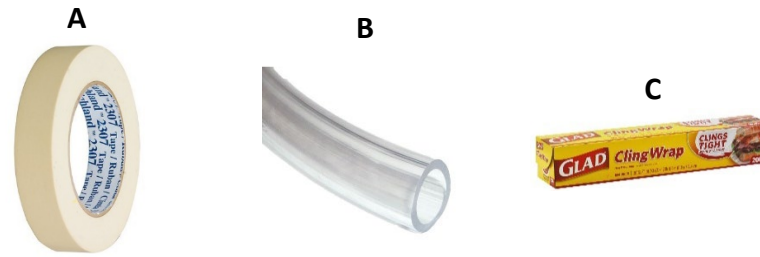

## WEATHER & CLIMATE - 6<sup>th</sup> – TUB 2 (of 6)

	API	PRODUCT	SIZE		API	PRODUCT	SIZE
A	21542	Beads - Multicolor (pack of 480)	6 mm or smaller	J	10472	Globe - Inflatable	12"
B	11678	Book: Student Guide - "Weather & Climate"			10473	Globe - Inflatable	16"
C	20262	Craft Stick - Jumbo (with 5/32" hole in center)		K	10474	Pump - Inflating	
D	21421	Dot - Adhesive - Green	½"	L	10839	Ruler - Plastic	12"
E	21423	Dot - Adhesive - Orange	½"	M	11049	Thermometer - Digital (with battery)	
F	21420	Dot - Adhesive - Red	½"	N	11057	Timer - Student	
G	21422	Dot - Adhesive - Yellow	½"	O	11064	Tornado Tube (plastic connector)	
H	10426	Funnel - Plastic	2¾" (67 mm)	P	10155	Tote Tray - Plastic - Clear (without hole & with lid)	12 quart (16"x11"x6")
I	20434	Glitter - Red					

## WEATHER & CLIMATE - 6<sup>th</sup> – TUB 3 (of 6)

	API	PRODUCT	SIZE		API	PRODUCT	SIZE
A	20086	Battery	D	J	20685	Pan - Aluminum	5/8" x 2 3/4" (15 x 70 mm)
B	10098	Beaker - Pyrex	250 ml	K	21517	Petri Dish	100 x 15 mm
C	10101	Beaker Clamp	250 ml	L	20833	Rubber Band	#16
D	20175	Candle - Tea		M	20911	Soil - Terrarium - Woodland	8 quart
E	20207	Clay - Modeling - Green	1/4 lb bar	N	20945	Stake - Wood	10"
F	20281	Cup - Plastic	10 oz	O	20789	Stick - Punk	
G	20298	Cup - Souffle - Plastic	9 oz (250 ml)	P	20965	Straw - Flexible - Wrapped	
H	10398	Flashlight	D-Cell	Q	20969	Straw - Super Jumbo	
I	10557	Lighter - Grill - Butane		R	11012	Syringe	60 cc

## WEATHER & CLIMATE - 6<sup>th</sup> – TUB 3 (of 6)

	API	PRODUCT	SIZE
A	21026	Tape – Masking	¾"
B	21092	Tubing - ½" Diameter - Clear	7.5 cm
C	20743	Wrap - Plastic - Clear	standard