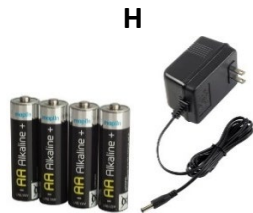

WEATHER & CLIMATE - 6th – TUB 4 (of 6)

	API	PRODUCT	SIZE
A	10060	Balance - Digital	
B	10138	Bookend (with nonslip base)	
C	11662	Bulb - Halogen - Frosted/Soft White	72 watt
D	11922	Card Set - Carbon Station - Laminated	set of 16 cards
E	20203	Chipboard - Fine	8½" x 11"
F	10522	Lamp - Clamp - Flexible	
G	21324	Newsprint	20 x 30"
H	11685	Power Source - Digital Balance