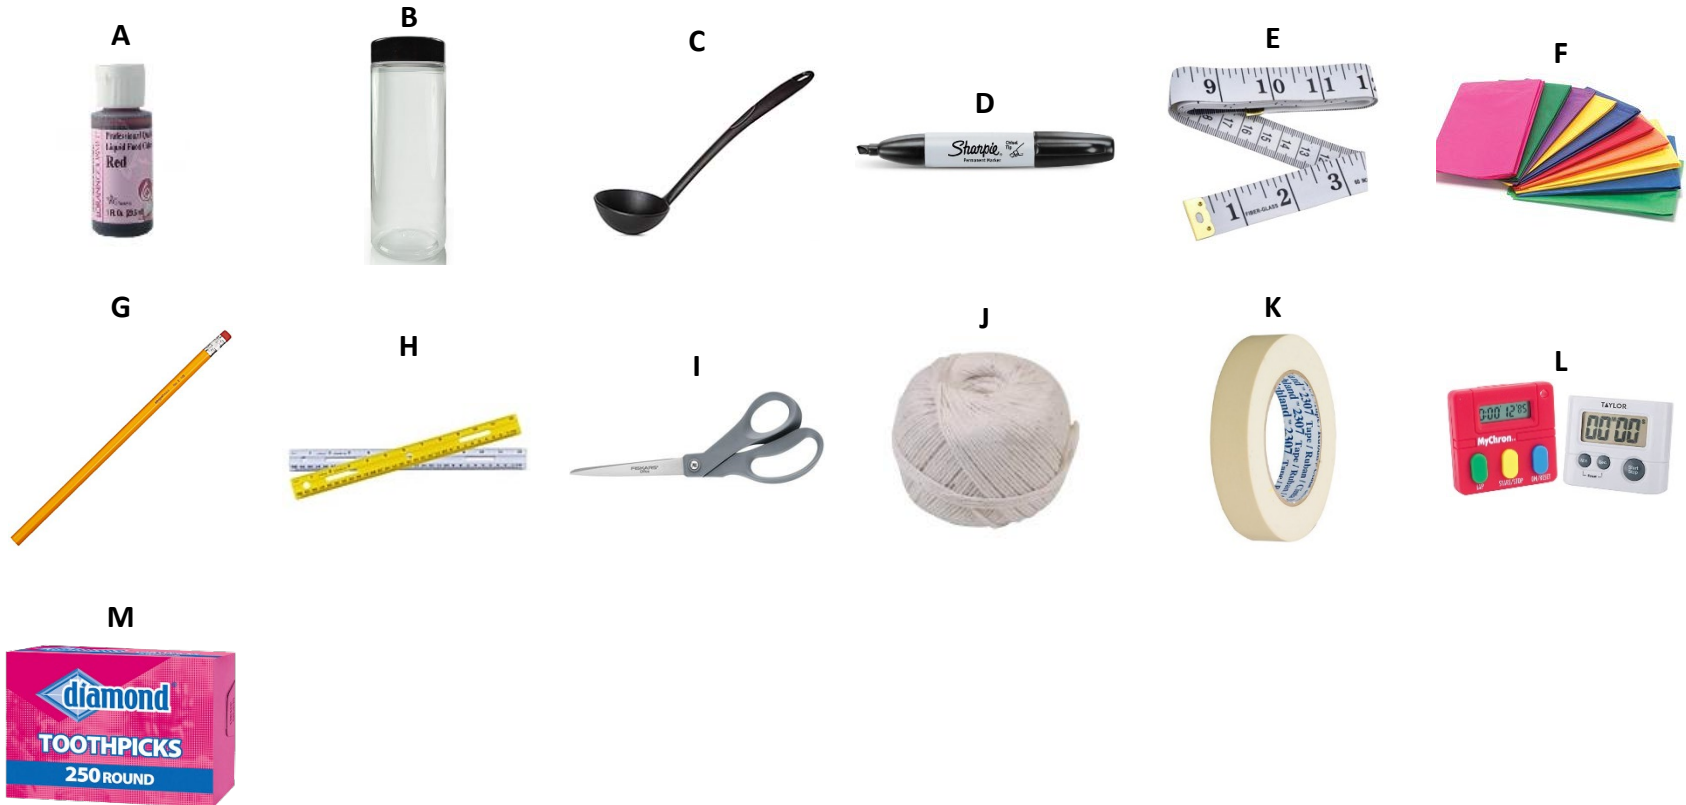

## EARTH: GRAVITY & SPACE - TUB 1 (of 1)

	API	PRODUCT	SIZE		API	PRODUCT	SIZE
A	20032	Bag - Plastic - Resealable	gallon (approx 10" x 12")	J	10216	Compass - Drawing	
B	20034	Bag - Trash - Plastic	30 gallon	K	10217	Compass - Magnetic	
C	11212	Ball - Golf		L	11888	Dowel - Wood	½" x 18" long
D	10066	Ball - Polystyrene	3"	M	21554	Fabric - Mesh - Fine	48" x 54"
E	20086	Battery	D	N	21195	Filter - Coffee	8 - 12 cups (basket)
F	11418	Calculator - TI-108		O	21556	Filter - Coffee	14" (basket)
G	11711	Clip - Bulldog - Wide	1"		21557	Filter - Coffee	18" (basket)
H	21548	Cloth - Cotton - White	42" x 60"	P	11293	Flag - Stake - Wire	
I	21549	Cloth - Felt	9" x 12"	Q	10398	Flashlight	D-Cell

## EARTH: GRAVITY & SPACE - TUB 1 (of 1)

	API	PRODUCT	SIZE		API	PRODUCT	SIZE
A	20415	Food Coloring - Liquid - Red	1 oz	J	20972	String - Cotton	100'
B	11719	Jar - Plastic - Clear (with lid)	88 oz	K	21026	Tape - Masking	¾"
C	10521	Ladle - Plastic		L	11057	Timer - Student	
D	21523	Marker - Permanent - Chisel Tip - Black		M	21063	Toothpicks - Round	pack of 250
E	10628	Measuring Tape - English/Metric					
F	20687	Paper - Tissue - Colored (pack of 50 sheets)	9" x 12"				
G	20706	Pencil	#2				
H	10839	Ruler - Plastic	12"				
I	10859	Scissors	adult				