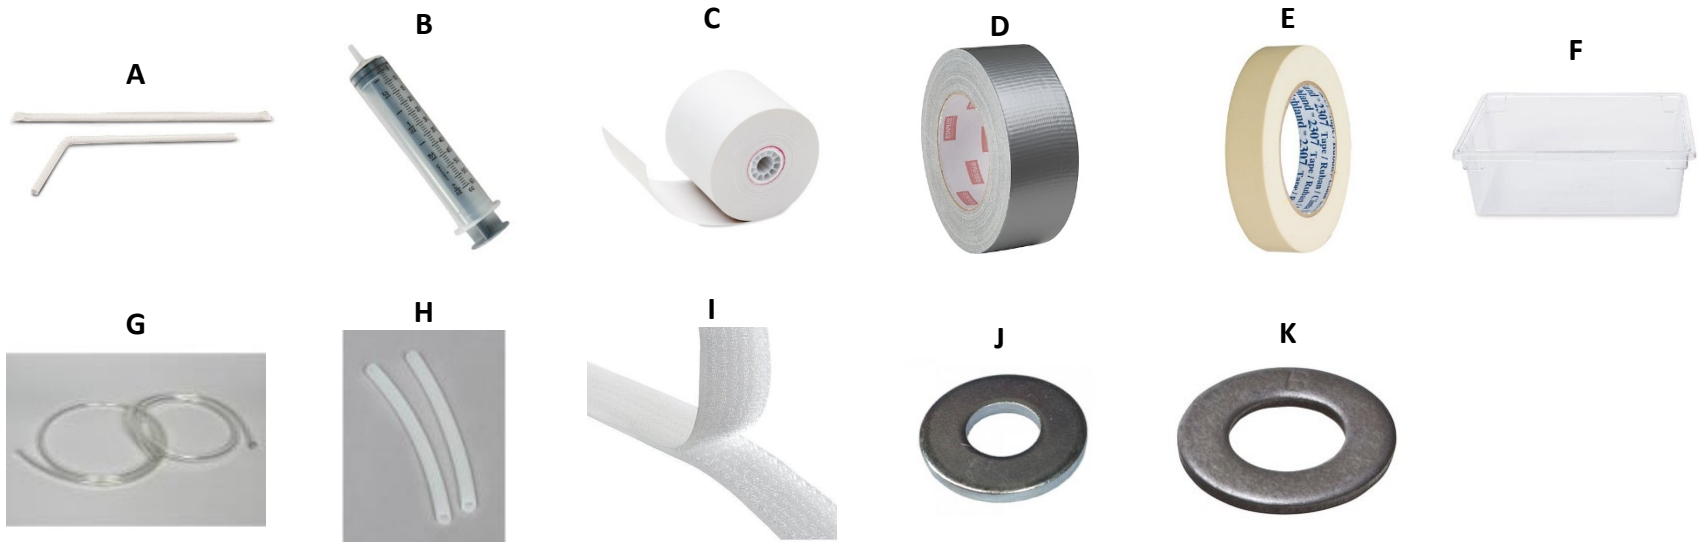

PLANETARY SYSTEMS - TUB 4 (of 10)

	API	PRODUCT	SIZE		API	PRODUCT	SIZE
A	20965	Straw - Flexible - Wrapped		I	21099	Velcro Hook Strip - Ultra	2" x 12"
B	11012	Syringe	60 cc		21100	Velcro Loop Strip - Ultra	2" x 12"
C	21023	Tape - Adding Machine - White	1¾" x 100' roll	J	11130	Washer - Flat	5/16"
D	21024	Tape - Duct	2"	K	11133	Washer - Steel	7/8"
E	21026	Tape - Masking	¾"				
F	10156	Tote Tray - Plastic - Clear (with 1 drain hole & with lid)	12 quart (16"x11"x6")				
G	21095	Tubing - Plastic	35" (90 cm)				
H	21096	Tubing - Polyethylene	10 cm