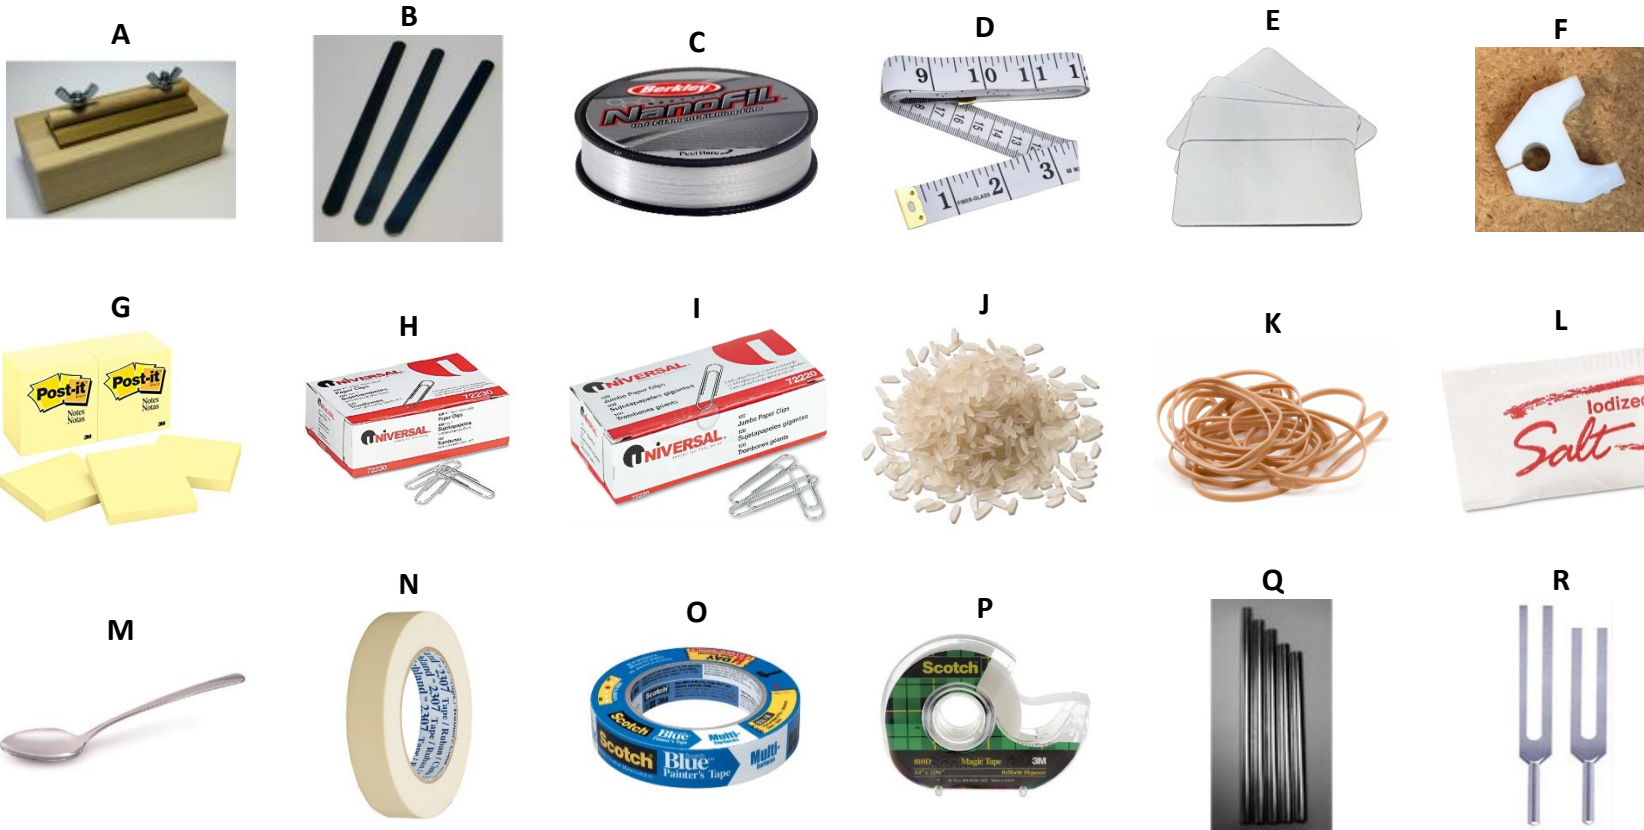

SOUND, LIGHT, & SKY - TUB 1 (of 2)

	API	PRODUCT	SIZE
A	20629	Megaphone - Tagboard - Disposable	
B	20687	Paper - Tissue - Colored (pack of 50 sheets)	9" x 12"
C	20972	String - Cotton	
D	20975	String - Super Twine	
E	11058	Tone Generator (with battery installed)	
F	21162	Yarn - White	half-skein or more

SOUND, LIGHT, & SKY - TUB 2 (of 2)

	API	PRODUCT	SIZE		API	PRODUCT	SIZE
A	10082	Basin	2 gallon (8 liter)	J	10342	Drop Object Set: Cardboard Piece (3 layers)	2" x 5"
B	20470	Cards - Index - Ruled (pack of 100)	3" x 5"	K	10346	Drop Object Set: Chip - Plastic	
C	20550	Container Lid - Deli - Plastic (fits 8oz-16oz-32oz container)		L	10343	Drop Object Set: Clothespin	
D	10241	Cord (with bead)		M	10344	Drop Object Set: Craft Stick	
E	20276	Cup - Paper	3 oz (90 ml)	N	10345	Drop Object Set: Cup - Paper	5 oz
F	20277	Cup - Paper	5 oz (150 ml)	O	10347	Drop Object Set: Spoon - Plastic	
G	20298	Cup - Souffle - Plastic	9 oz (250 ml)	P	10348	Drop Object Set: Washer	
H	11888	Dowel - Wood	½" diameter x 18"	Q	20696	Fasteners - Paper (pack of 100)	1"
I	10341	Drop Object Set: Aluminum Foil Ball (or 25' roll)		R	11293	Flag - Stake - Wire	

SOUND, LIGHT, & SKY - TUB 2 (of 2)

	API	PRODUCT	SIZE		API	PRODUCT	SIZE
A	10487	Kalimba Base		J	20811	Rice	12½ oz (350 g)
B	10488	Kalimba Steel Springs	set of 3 bars	K	20834	Rubber Band	#32
C	20561	Line - Fishing	roll (any lb. test)	L	21338	Salt - Iodized	individual packet
D	10628	Measuring Tape - English/Metric		M	11273	Spoon - Metal	teaspoon
E	10462	Mirror	4" x 6"	N	21026	Tape - Masking	¾"
F	11830	Mirror Clip		O	21392	Tape - Painter's	1" x 60 yds
G	20672	Note Pad - Adhesive - Yellow	3" x 3"	P	21031	Tape - Transparent	¾"
H	20691	Paper Clips - #1	pack of 100	Q	11159	Tubes - Xylophone	set of 5
I	20692	Paper Clips - Jumbo	pack of 100	R	11097	Tuning Forks	set of 2