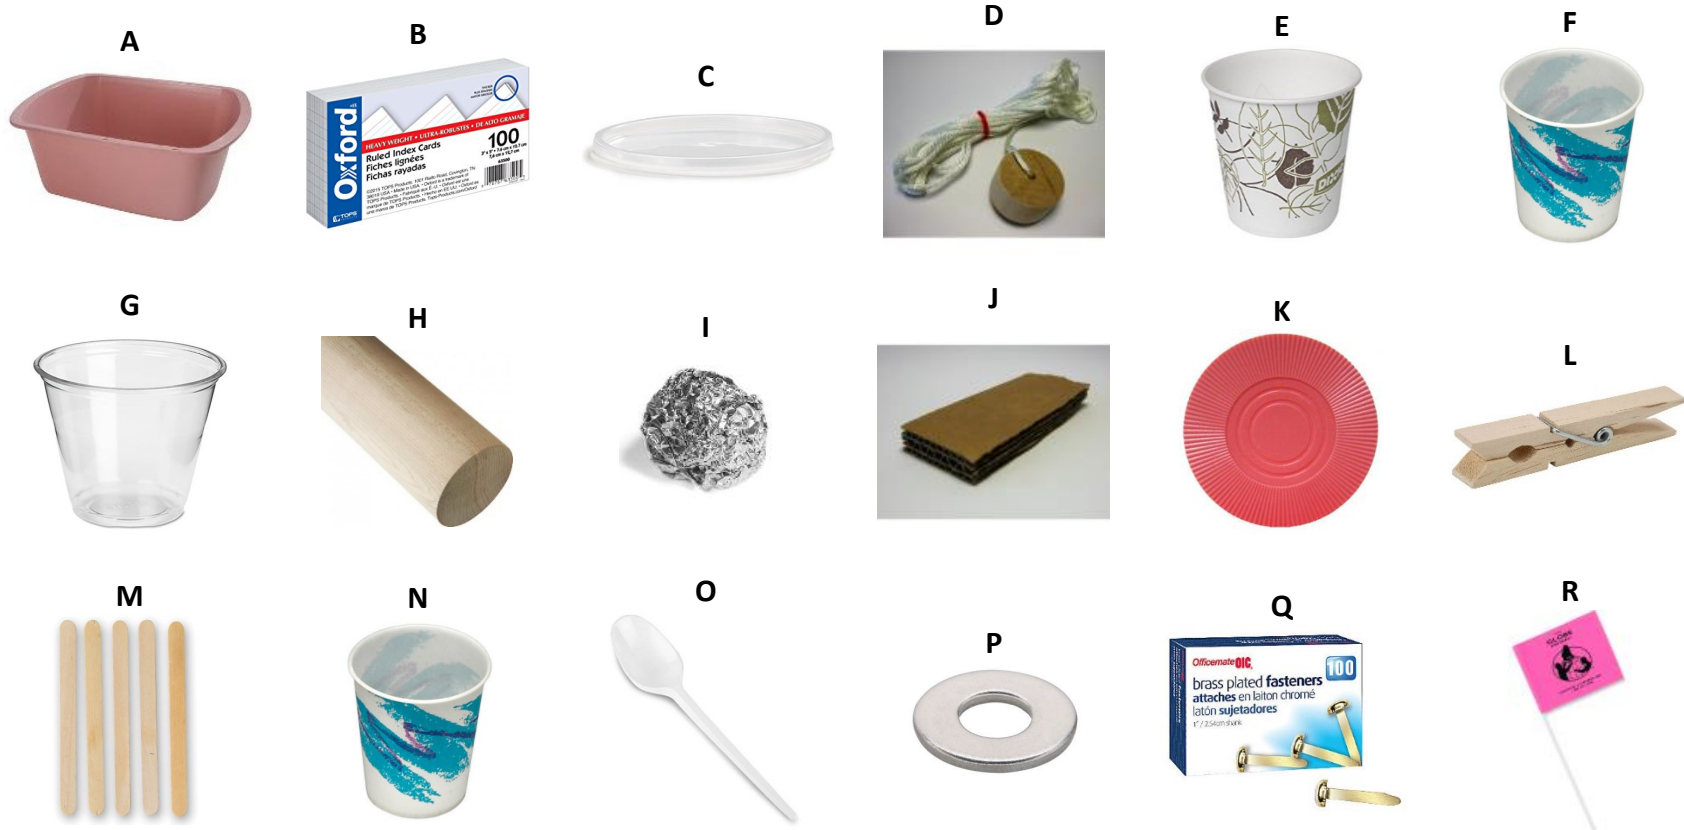

SOUND, LIGHT, & SKY - TUB 1 (of 2)

	API	PRODUCT	SIZE		API	PRODUCT	SIZE
A	20033	Bag - Plastic - Resealable	quart (6" x 9")	J	11829	Card Set - Sound	set of 39 cards
B	10063	Ball - Ping Pong		K	11832	Color Card Sheet	8½" x 11"
C	20083	Battery	9 volt	L	20259	Craft Stick	standard
D	20084	Battery	AA	M	20258	Craft Stick - Jumbo	
E	11769	Big Book: FOSS - "Sky"		N	10339	Drop Chamber - Tagboard (with holes)	35 x 100 cm
F	11876	Big Book: FOSS - "Sound & Light"		O	10340	Drop Chamber - Vision Barriers - Tagboard (with two slits)	12" x 18"
G	10114	Block - Wood	1" x 4" x 9"	P	11163	Flashlight - Mini	AA
H	11813	Book: Student Guide - "Sound & Light"		Q	11175	Foam Piece	8" x 9" x ½"
I	11831	Box - Cardboard (with hole)	5" x 7" x 10½"	R	10588	Mallet	

SOUND, LIGHT, & SKY - TUB 1 (of 2)

	API	PRODUCT	SIZE
A	20629	Megaphone - Tagboard - Disposable	
B	20687	Paper - Tissue - Colored (pack of 50 sheets)	9" x 12"
C	20972	String - Cotton	
D	20975	String - Super Twine	
E	11058	Tone Generator (with battery installed)	
F	21162	Yarn - White	half-skein or more

SOUND, LIGHT, & SKY - TUB 2 (of 2)

	API	PRODUCT	SIZE		API	PRODUCT	SIZE
A	10082	Basin	2 gallon (8 liter)	J	10342	Drop Object Set: Cardboard Piece (3 layers)	2" x 5"
B	20470	Cards - Index - Ruled (pack of 100)	3" x 5"	K	10346	Drop Object Set: Chip - Plastic	
C	20550	Container Lid - Deli - Plastic (fits 8oz-16oz-32oz container)		L	10343	Drop Object Set: Clothespin	
D	10241	Cord (with bead)		M	10344	Drop Object Set: Craft Stick	
E	20276	Cup - Paper	3 oz (90 ml)	N	10345	Drop Object Set: Cup - Paper	5 oz
F	20277	Cup - Paper	5 oz (150 ml)	O	10347	Drop Object Set: Spoon - Plastic	
G	20298	Cup - Souffle - Plastic	9 oz (250 ml)	P	10348	Drop Object Set: Washer	
H	11888	Dowel - Wood	½" diameter x 18"	Q	20696	Fasteners - Paper (pack of 100)	1"
I	10341	Drop Object Set: Aluminum Foil Ball (or 25' roll)		R	11293	Flag - Stake - Wire	